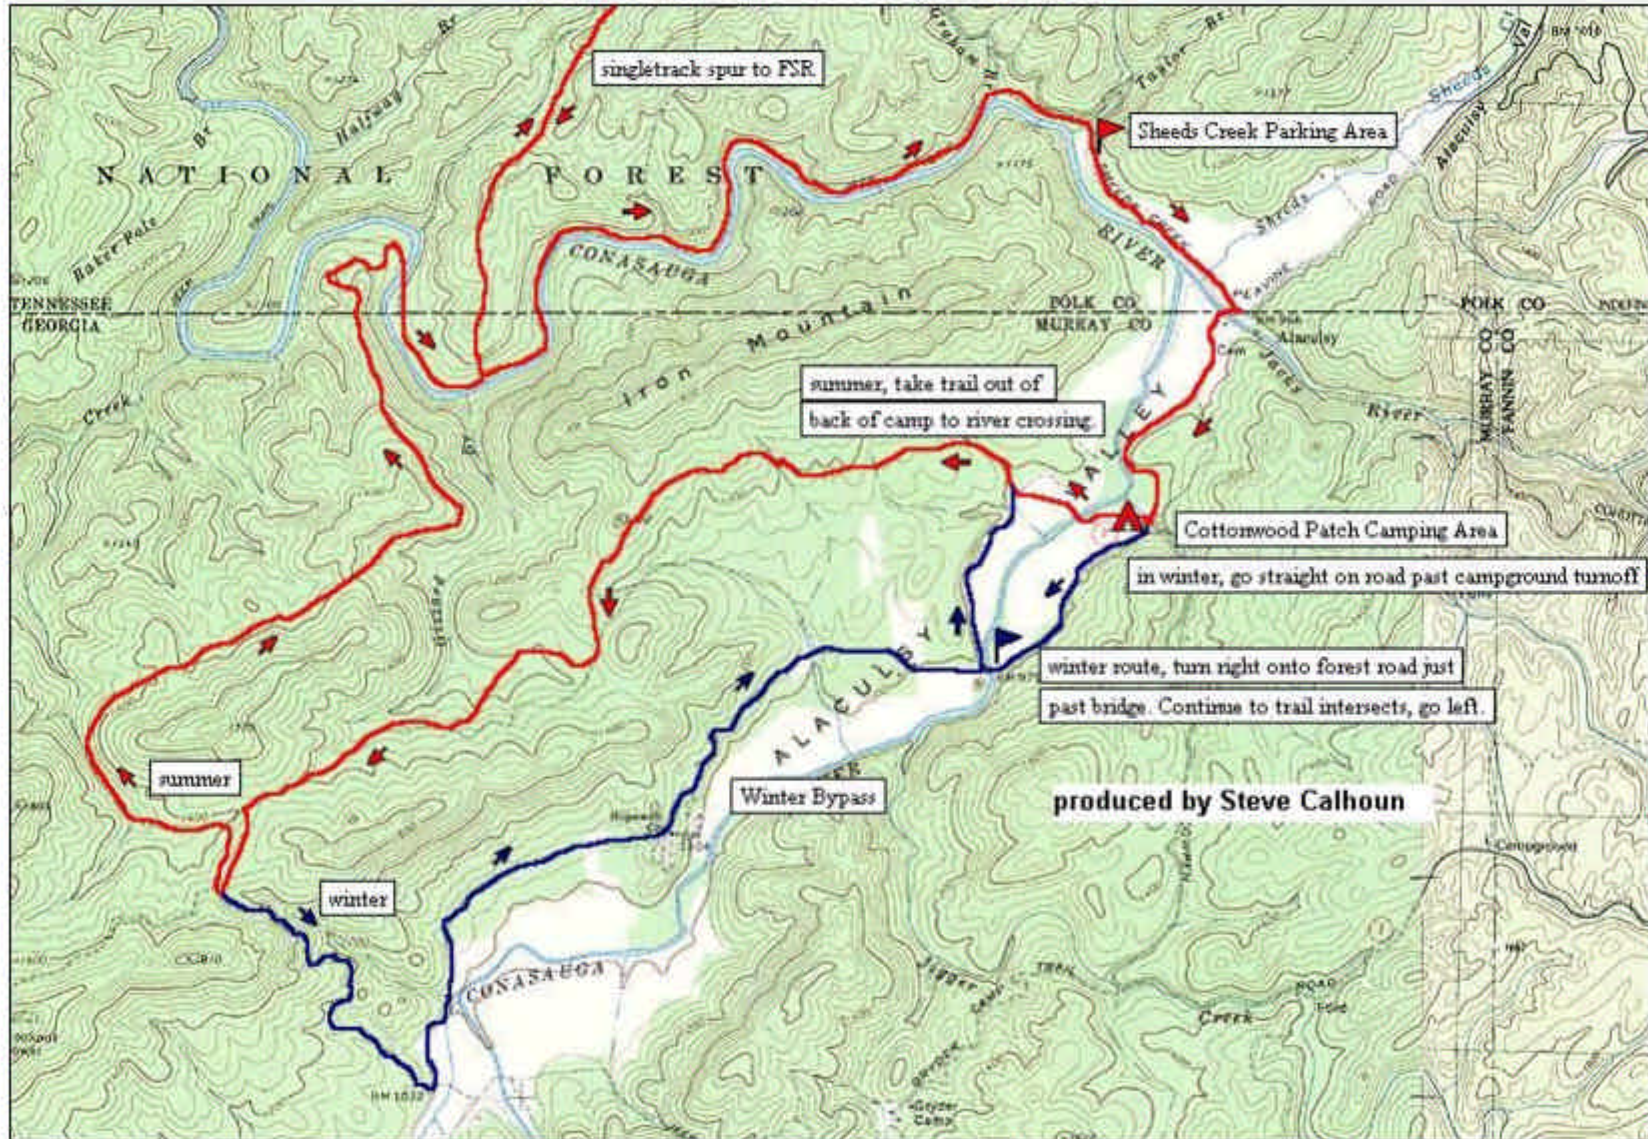

# Iron Mountain and Conasauga Trail System

produced by Steve Calhoun

MN ↑ TN  
3 1/2°